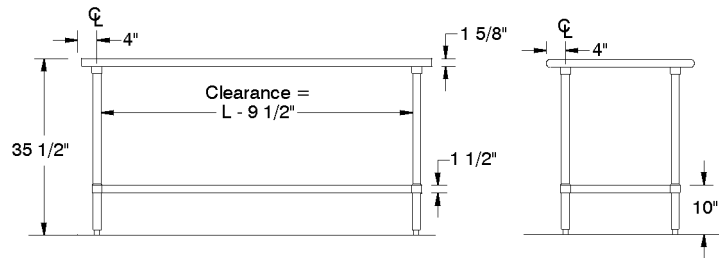

DIMENSIONS and SPECIFICATIONS

ALL DIMENSIONS ARE TYPICAL TOL ± .500"

All Units Shipped Unassembled (KD) for Reduced Shipping Costs.

SS & GLG Series Undershelf Style FLAT TOP

Finished size of undershelf = Length minus 5 3/4"
Width minus 5 3/4"

Units 8 ft. and larger are furnished with six (6) legs

SS-Series: Stainless Steel Legs & Undershelf

L	24" Wide	Wt.	30" Wide	Wt.	36" Wide	Wt.
30"	SS-240	49 lbs.	SS-300	65 lbs.		
24"	SS-242	31 lbs.	SS-302	55 lbs.		
36"	SS-243	64 lbs.	SS-303	72 lbs.	SS-363	88 lbs.
48"	SS-244	79 lbs.	SS-304	89 lbs.	SS-364	98 lbs.
60"	SS-245	92 lbs.	SS-305	107 lbs.	SS-365	118 lbs.
72"	SS-246	109 lbs.	SS-306	125 lbs.	SS-366	138 lbs.
84"	SS-247	130 lbs.	SS-307	148 lbs.	SS-367	164 lbs.
96"	SS-248	145 lbs.	SS-308	166 lbs.	SS-368	184 lbs.
108"	SS-249	161 lbs.	SS-309	176 lbs.	SS-369	190 lbs.
120"	SS-2410	261 lbs.	SS-3010	287 lbs.	SS-3610	308 lbs.
132"	SS-2411	293 lbs.	SS-3011	324 lbs.	SS-3611	358 lbs.
144"	SS-2412	308 lbs.	SS-3012	339 lbs.	SS-3612	373 lbs.

GLG-Series: Galvanized Steel Legs & Undershelf

L	24" Wide	Wt.	30" Wide	Wt.	36" Wide	Wt.
30"	GLG-240	49 lbs.	GLG-300	65 lbs.		
24"	GLG-242	31 lbs.	GLG-302	55 lbs.		
36"	GLG-243	64 lbs.	GLG-303	72 lbs.	GLG-363	88 lbs.
48"	GLG-244	79 lbs.	GLG-304	89 lbs.	GLG-364	98 lbs.
60"	GLG-245	92 lbs.	GLG-305	107 lbs.	GLG-365	118 lbs.
72"	GLG-246	109 lbs.	GLG-306	125 lbs.	GLG-366	138 lbs.
84"	GLG-247	130 lbs.	GLG-307	148 lbs.	GLG-367	164 lbs.
96"	GLG-248	145 lbs.	GLG-308	166 lbs.	GLG-368	184 lbs.
108"	GLG-249	161 lbs.	GLG-309	176 lbs.	GLG-369	190 lbs.
120"	GLG-2410	261 lbs.	GLG-3010	287 lbs.	GLG-3610	308 lbs.
132"	GLG-2411	293 lbs.	GLG-3011	324 lbs.	GLG-3611	358 lbs.
144"	GLG-2412	308 lbs.	GLG-3012	339 lbs.	GLG-3612	373 lbs.