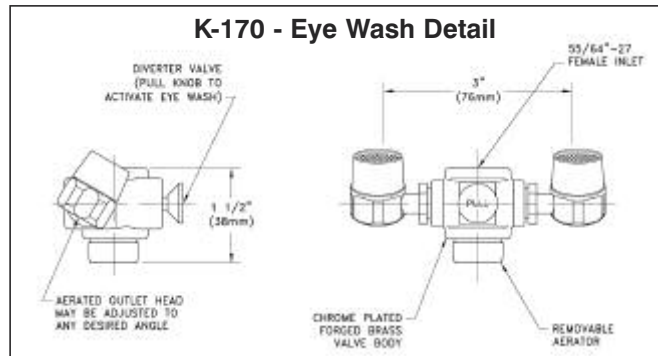

# DIMENSIONS and SPECIFICATIONS

TOL ± .125"

ALL DIMENSIONS ARE TYPICAL

## SPLASH MOUNTED FAUCETS

ALL FAUCET AERATORS  
CONFORM TO  
ASTM.A112.18.1M  
2.0 GPM/7.56 LPM  
THREAD: 55/64 - 27 FEMALE

K-240 SERVICE FAUCET  
9.6 GPM/36.3 LPM  
3/4" HOSE END SPOUT

MODEL #	Description	A LENGTH	B HEIGHT	C	D	On Center Dimensions
K-00	Repair Kit For K-1, K-11, K-101, K-119 & 211	N/A	N/A	N/A	N/A	N/A
K-06	Faucet Mt. Kit for K-1, K-11, K-101, K-119 & K-211	N/A	N/A	N/A	N/A	N/A
K-1	12" Swing Spout Faucet	12"	5"	2 1/2"	14"	8" O.C.
K-11	14" Swing Spout Faucet	14"	5 1/2"	3"	16"	8" O.C.
K-59	3 1/2" Gooseneck Faucet	3 1/2"	8"	5"	6"	4" O.C.
K-69	Heavy Duty Gooseneck Faucet	3"	5"	2 3/4"	5 1/2"	4" O.C.
K-101	8" Swing Spout Faucet	8"	4 1/4"	2 1/4"	10"	8" O.C.
K-105	Heavy Duty 14" Swing Spout Faucet	14"	5"	3"	16"	8" O.C.
K-111	Heavy Duty 14" Swing Spout (T&S) Faucet	14"	8 1/4"	5 1/2"	16 1/2"	8" O.C.
K-112	Heavy Duty 12" Swing Spout Faucet	12"	5"	3"	14"	8" O.C.
K-116	Heavy Duty Pre-Rinse (T&S) Faucet	15"	34"	5"	34"	8" O.C.
K-117	Add-A-Faucet with 12" Spout Faucet	12"	N/A	N/A	N/A	N/A
K-119	16" Swing Spout Faucet	18"	16"	4"	18 1/2"	8" O.C.
K-121	Splash Mount Swivel Gooseneck Faucet	3 1/2"	8"	5 1/2"	5 3/4"	Single Hole
K-123	6" Extended Spout Faucet	6"	5"	2 1/2"	8"	4" O.C.
K-170	Eye Wash Attachment (See Above Detail)	N/A	N/A	N/A	N/A	N/A
K-175	Hands Free AC/DC Operated Faucet 6' Cord. INPUT: 100-240VAC 47-6Hz. < 1 Amp Draw. UL LISTED	4 1/2"	7"	3 3/4"	5 1/2"	Single Hole
K-211	Heavy Duty Extra Long Spout Faucet	18"	7 3/4"	5"	21"	8" O.C.
K-240	Service Faucet	6 1/2"	2 1/2"	1 3/8"	9"	8" O.C.
K-316	Wrist Handle Gooseneck Faucet	3 1/2"	8"	5"	6"	4" O.C.
K-400	Hands Free Wand	N/A	N/A	N/A	N/A	N/A
DTA-53	Heavy Duty Pre-Rinse Faucet	15"	34"	5"	34"	8" O.C.