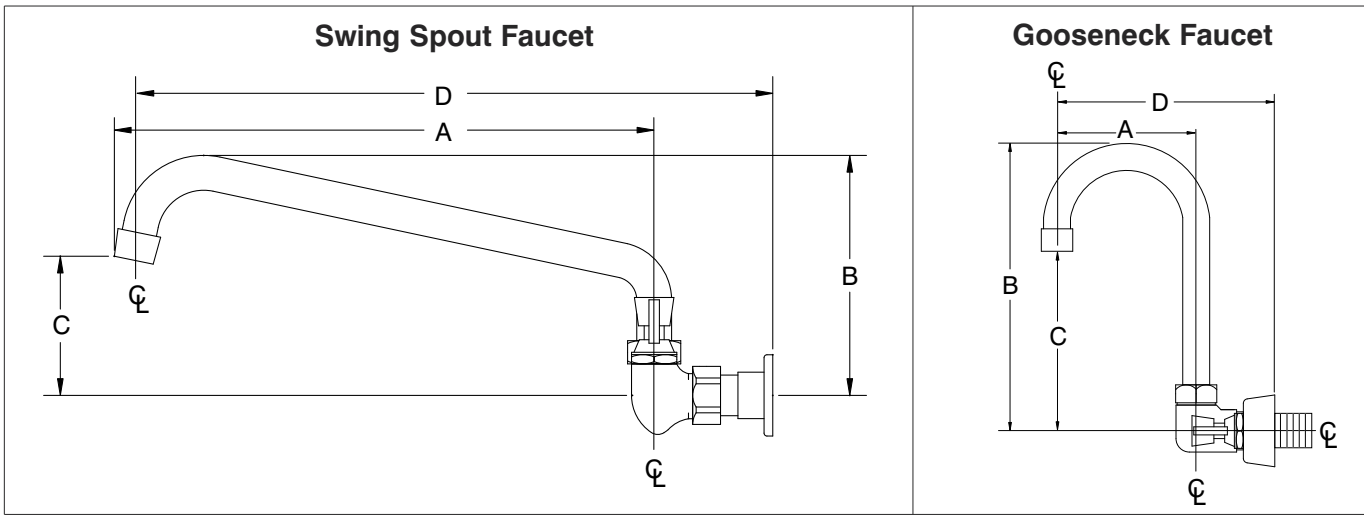

DIMENSIONS and SPECIFICATIONS

TOL ± .125"

ALL DIMENSIONS ARE TYPICAL

SPLASH MOUNTED FAUCETS

ALL FAUCET AERATORS
CONFORM TO
ASTM.A112.18.1M
2.0 GPM/7.56 LPM
THREAD: 55/64 - 27 FEMALE

K-240 SERVICE FAUCET
9.6 GPM/36.3 LPM
3/4" HOSE END SPOUT