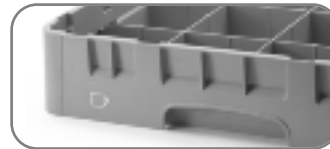

STANDARD SYMBOL ONLY