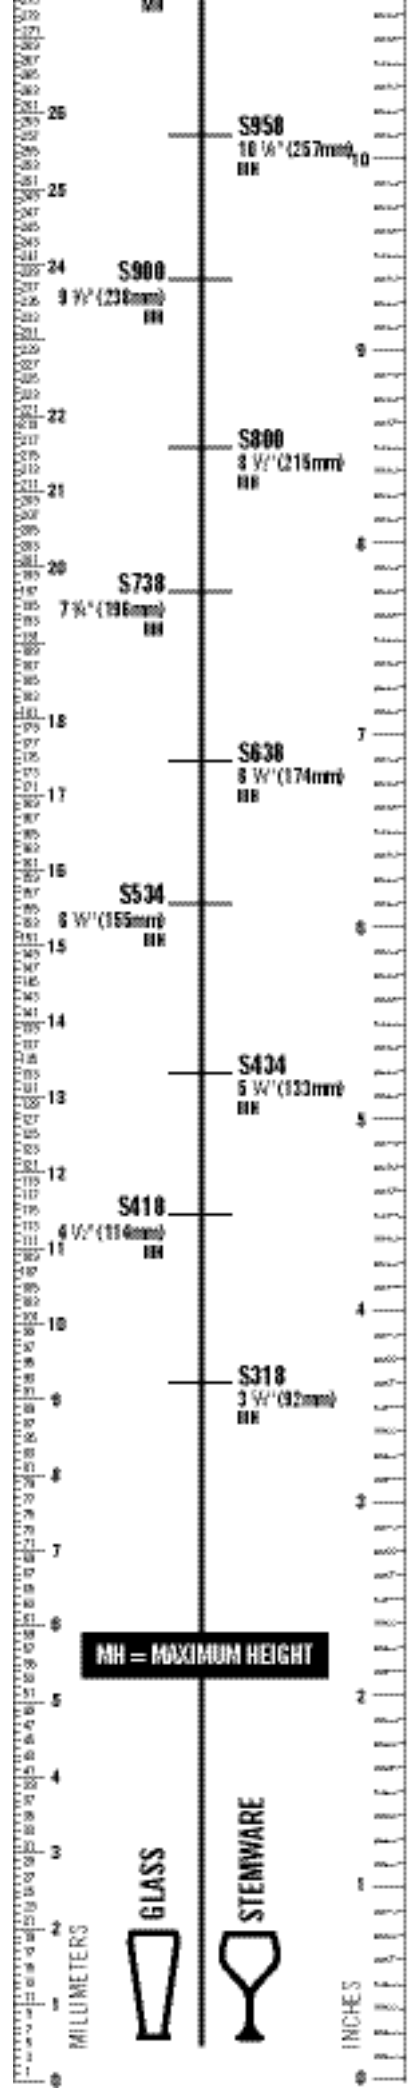

To Determine Compartment Size

- **Half Size Racks:** Place glass or stemware upside down over circle chart. Look down on the glass. Whatever circle the largest diameter of the glass fits within will determine the number of compartments.
- **Full Size Racks:** Place glass or stemware upside down over circle chart. Look down on the glass. Whatever circle the largest diameter of the glass fits within will determine the number of compartments.

Use the vertical guide marks at right to determine item height and appropriate rack number.