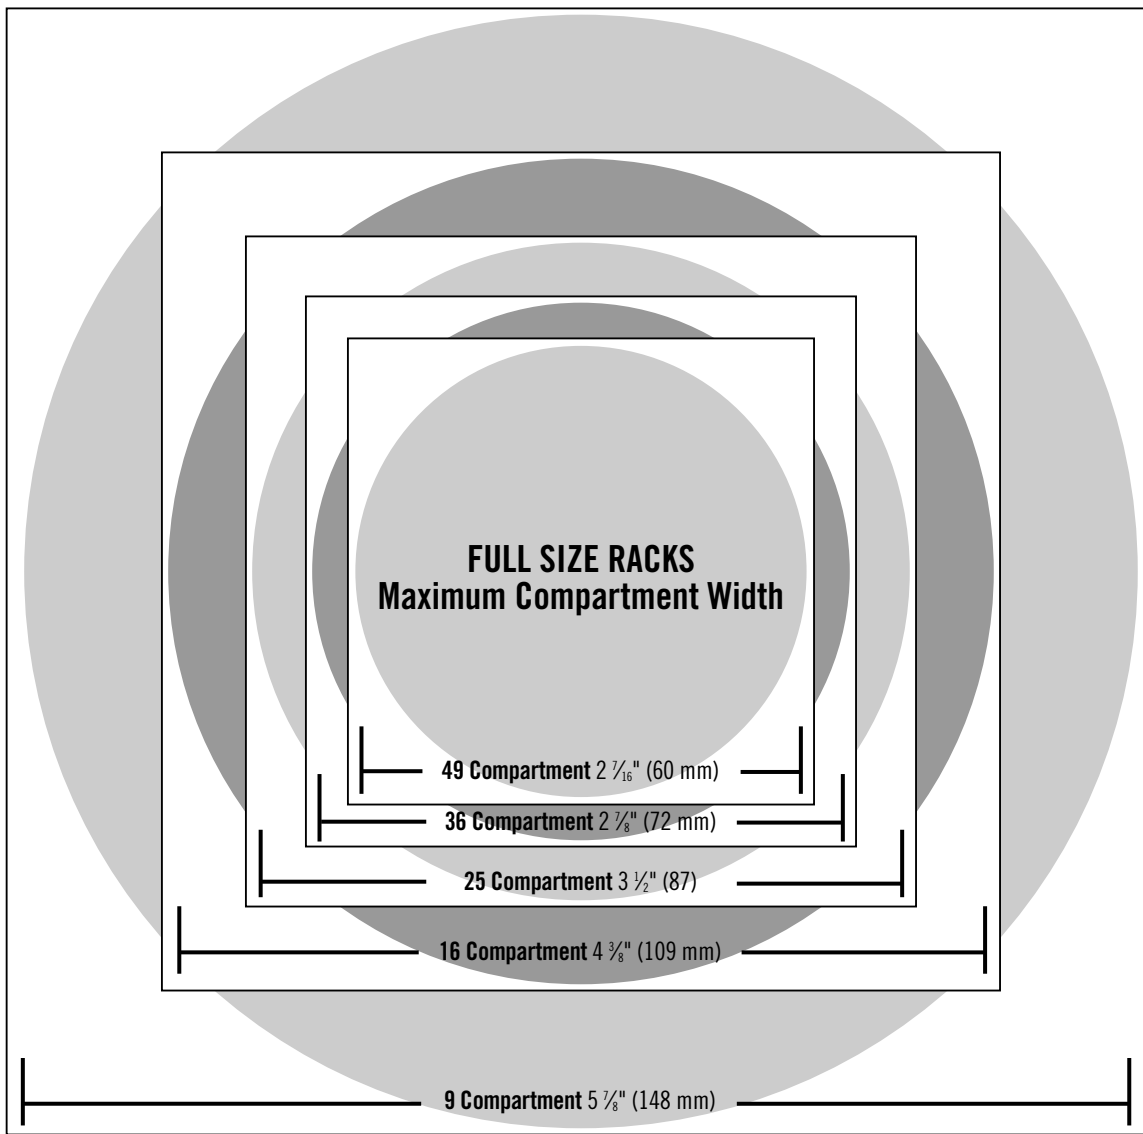

To Determine Compartment Size

- **Half Size Racks:** Place glass or stemware upside down over circle chart. Look down on the glass. Whatever circle the largest diameter of the glass fits within will determine the number of compartments.
- **Full Size Racks:** Place glass or stemware upside down over circle chart. Look down on the glass. Whatever circle the largest diameter of the glass fits within will determine the number of compartments.

Use the vertical guide marks at right to determine item height and appropriate rack number.