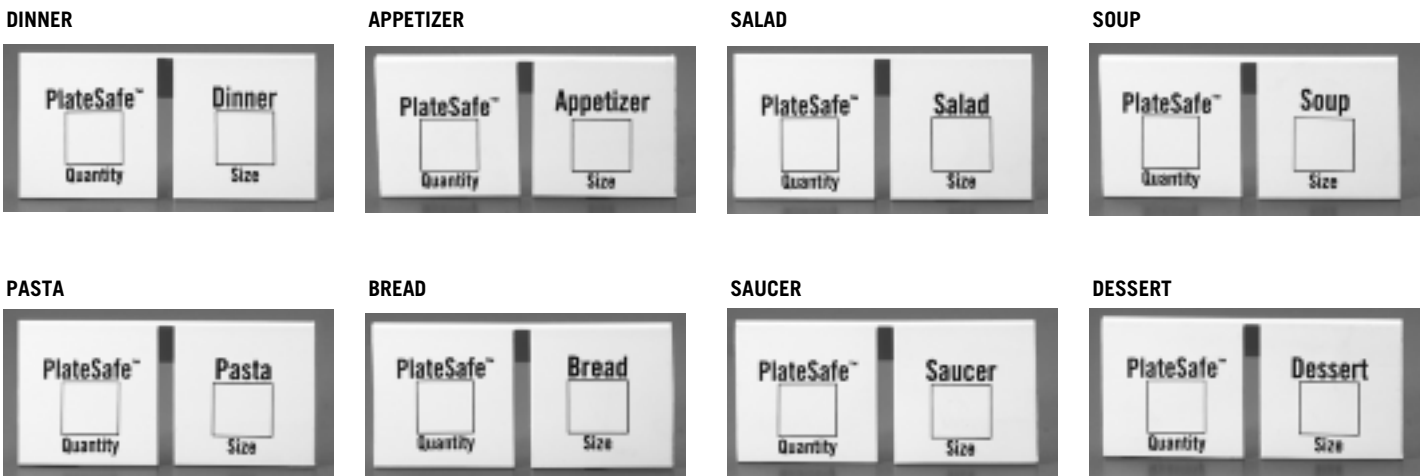

STANDARD HOT STAMP SYMBOLS AND/OR DESCRIPTIONS

(also available on clips, symbol and description combined)

(Available in English Only)

STANDARD PLATESAFE® CLIPS

(Available in English Only)

STEMWARE AND GLASS SIZING REFERENCE GUIDE