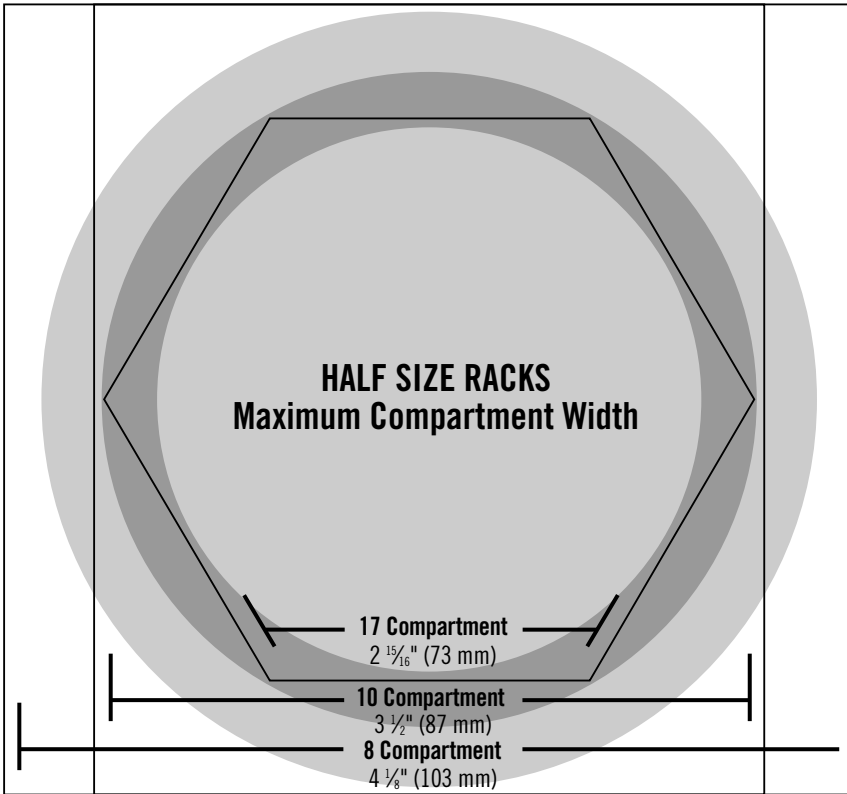

STANDARD HOT STAMP SYMBOLS AND/OR DESCRIPTIONS

(also available on clips, symbol and description combined)

(Available in English Only)

STANDARD PLATESAFE® CLIPS

(Available in English Only)

STEMWARE AND GLASS SIZING REFERENCE GUIDE