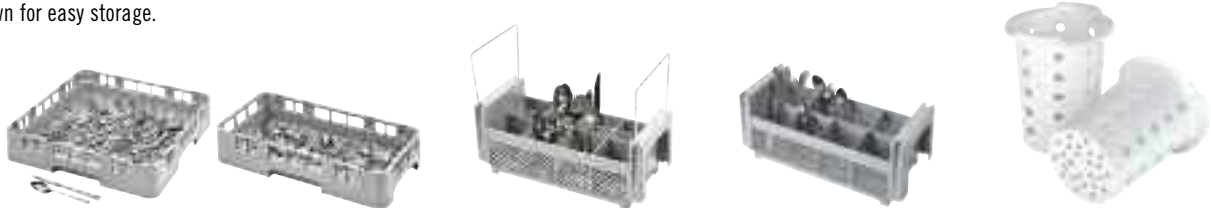

FULL FLATWARE RACK	HALF FLATWARE RACK	8 COMPARTMENT HALF FLATWARE BASKET	8 COMPARTMENT HALF FLATWARE BASKET	FLATWARE CYLINDER
CODE	FR258	HFR258	8FB434* With Handles	8FBNH434* No Handles	FWC56
INSIDE RACK HEIGHT	2⅝" (6,7 cm)	2⅝" (6,7 cm)	4¾" (12 cm)	4¾" (12 cm)	4½" wide (11,43 cm)
OUTSIDE RACK HEIGHT	4" (10,1 cm)	4" (10,1 cm)	7¼" (18,4 cm)	7¼" (18,4 cm)	5½" high (13,97)
CASE PACK	6	6	6	6	12
CASE LBS. (CUBE)	24.59 (5.45)	15.26 (2.76)	19 (3.73)	17.46 (3.69)	2.76 (0.41)
CASE KG (CUBE M³)	9,08 (0,1582)	7,15 (0,0776)	8,17 (0,105)	8,16 (0,105)	1,24 (0,012)
LIST PRICE EACH	$32.05	$27.60	$38.05	$22.40	$4.00

Color: Soft Gray (151). Standard Extender Color: Soft Gray (151). Optional Extender Color: Beige (184). InStock Color: Soft Gray (151).

Personalization available (excludes flatware baskets). Contact Customer Service for all special orders. * Extenders cannot be added. Flatware Cylinder Color: White (148).