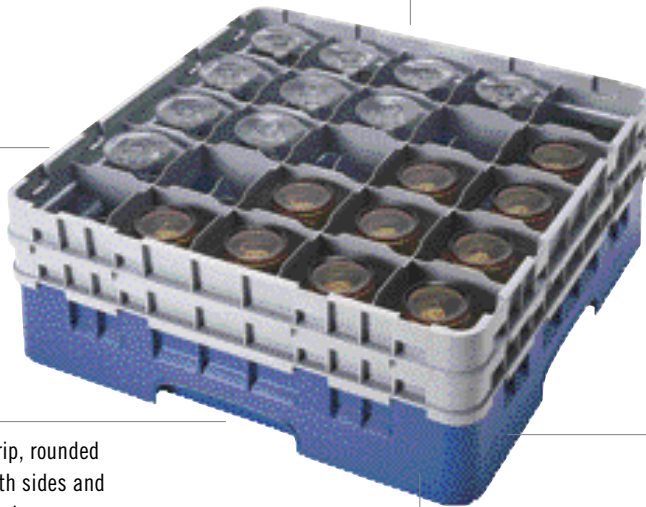

CAMRACK® SYSTEM: WASH, TRANSPORT AND STORE. ALL-IN-ONE.

WASH

TRANSPORT

STORE

172

OPEN INSIDE COMPARTMENTS provide thorough circulation of water and cleaning solutions and promote quick and thorough drying.

EXTREMELY DURABLE, long-lasting polypropylene Camracks are built to withstand chemicals and high temperatures up to 200°F (93°C).

EASY TO HANDLE, with ½" (1,3 cm) overlap and smooth sides. Interstacks with all racks from major dishrack manufacturers.

CONTENT LABELING options include one-color custom hot stamping or pre-printed clips that are added at factory during assembly.

EASY TO HANDLE, easy-to-grip, rounded handles on all four sides, smooth sides and rounded corners reduce risk of injury.