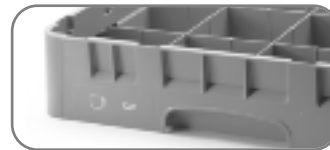

STANDARD SYMBOL AND DESCRIPTION