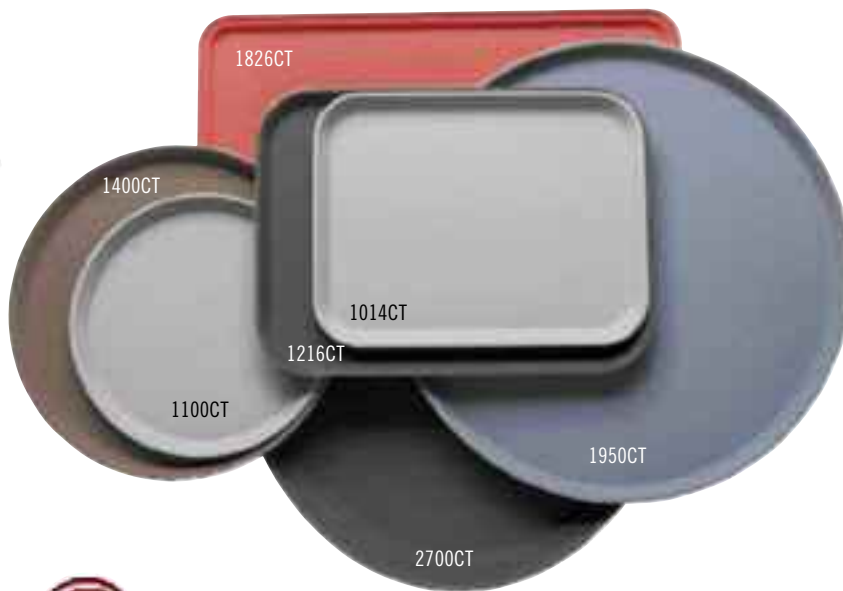

CAMTREAD® TRAYS

- An industry standard for caterers, hotels, banquet halls, dining rooms and bars.
- Non-skid surface ensures drinks and meals stay in place during transport.
- Made of heavy-duty, durable fiberglass with a thick molded in, non-skid surface.

1800CT in Black and Tavern Tan only.

Orders for non-standard Camtread Tray colors will be handled by special quotation only.

* Special order item not carried in stock, non-returnable. One case order minimum.

Do not use Camtread Trays in enclosed heated carts.

1400CT Non-skid, non-slip trays. Less breakage, greater profits.

Tray Colors:

22

FIVE YEAR GUARANTEE AGAINST DELAMINATION

CODE	DIMENSIONS	CASE PACK	CASE LBS. (CUBE)	LIST PRICE EA.
Round				
900CT*	9"	12	5.79 (0.22)	\$ 17.30
1100CT	11"	12	8.95 (0.32)	17.30
1400CT	14"	12	14 (0.52)	23.00
1550CT*	16" <i>low profile</i>	12	18.48 (0.70)	31.25
1600CT	16"	12	25.75 (0.68)	30.30
1800CT	18"	6	12.6 (0.52)	43.00
1950CT*	19 ¹ / ₁₆ " <i>low profile</i>	12	30.15 (1.05)	44.00
Oval				
2500CT	19 ¹ / ₄ " x 23 ³ / ₁₆ "	6	18.76 (0.84)	54.75
2700CT	22" x 26 ¹ / ₁₆ "	6	24.50 (1.33)	61.60
2900CT	28 ³ / ₈ " x 23 ¹ / ₂ "	6	28.57 (0.91)	69.90
Rectangular				
1014CT*	10 ³ / ₁₆ " x 13 ³ / ₁₆ "	12	13.76 (0.42)	21.30
1216CT*	12" x 16 ¹ / ₁₆ "	12	17.78 (0.59)	24.60
1418CT	14" x 18"	12	22.01 (0.68)	30.65
1520CT*	15" x 20 ¹ / ₄ "	12	19.48 (0.7)	34.85
1622CT*	16" x 22"	12	39.46 (1.01)	43.00
1826CT	17 ¹ / ₁₆ " x 25 ¹ / ₁₆ "	6	23.33 (0.91)	51.60
3253CT*	12 ³ / ₄ " x 20 ³ / ₁₆ "	12	27.10 (0.75)	35.85

InStock Colors: Black Satin (110), Tavern Tan (138).