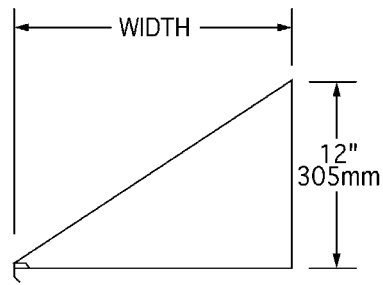

# Microwave Shelves

TOP VIEW

FRONT VIEW

SIDE VIEW

model #	width		length		weight	
	in.	mm	in.	mm	lbs.	kg
MWS1824	18"	457	24"	610	17	7.7
MWS2424	24"	610	24"	610	23	10.4

**EAGLE GROUP**  
 100 Industrial Boulevard, Clayton, DE 19938-8903 USA  
 Phone: 302-653-3000 • Fax: 302-653-2065  
 www.eaglegrp.com