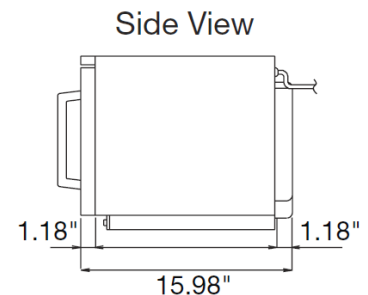

Product Specifications

MEDIUM DUTY COMMERCIAL MICROWAVE OVENS

Model Number:	R-21LTF	R-21LVF	R-21LCFS
Oven Control:	Touch sensitive pads with Braille	Touch sensitive pads with Braille	Electronic Light Up Dial with Auto Cancel
Output Power (IEC):	1000W	1000W	1000W
Cabinet and Oven Interior:	Stainless steel cabinet and interior	Stainless steel cabinet and interior	Stainless steel cabinet and interior
Special Features:	20 Memories, Double Quantity, Express Defrost™, 3-stages, Memory Check	10 Memories, Double Quantity, Express Defrost™, Memory Check	Heating Time Guide, 6-minute coded, Light Up Dial timer, Auto Cancel
Variable Power Levels SelectaPower™:	11	100% only	100% only
Cavity Dimensions: (W × H × D)	13 7/8" × 8 1/8" × 14 5/8" 1.0 cu. ft.	13 7/8" × 8 1/8" × 14 5/8" 1.0 cu. ft.	13 7/8" × 8 1/8" × 14 5/8" 1.0 cu. ft.
Outside Dimensions: (W × H × D)	20 1/2" × 12 1/8" × 16"	20 1/2" × 12 1/8" × 16"	20 1/2" × 12 1/8" × 16"
Weight: Net / Shipping	37 lbs / 44 lbs	37 lbs / 44 lbs	37 lbs / 44 lbs
AC Power Required:	120V, 60 Hz, 1.55kW, 14A	120V, 60 Hz, 1.55kW, 14A	120V, 60 Hz, 1.55kW, 14A
NEMA Receptacle:	5-15 R 	5-15 R 	5-15 R 
UPC:	074000616509	074000616486	074000620483