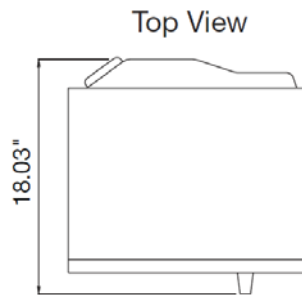

Product Specifications

MEDIUM DUTY COMMERCIAL MICROWAVE OVENS

Model Number:	R-21LTF	R-21LVF	R-21LCFS
Oven Control:	Touch sensitive pads with Braille	Touch sensitive pads with Braille	Electronic Light Up Dial with Auto Cancel
Output Power (IEC):	1000W	1000W	1000W
Cabinet and Oven Interior:	Stainless steel cabinet and interior	Stainless steel cabinet and interior	Stainless steel cabinet and interior
Special Features:	20 Memories, Double Quantity, Express Defrost™, 3-stages, Memory Check	10 Memories, Double Quantity, Express Defrost™, Memory Check	Heating Time Guide, 6-minute coded, Light Up Dial timer, Auto Cancel
Variable Power Levels SelectaPower™:	11	100% only	100% only
Cavity Dimensions: (W × H × D)	13 7/8" × 8 1/8" × 14 5/8" 1.0 cu. ft.	13 7/8" × 8 1/8" × 14 5/8" 1.0 cu. ft.	13 7/8" × 8 1/8" × 14 5/8" 1.0 cu. ft.
Outside Dimensions: (W × H × D)	20 1/2" × 12 1/8" × 16"	20 1/2" × 12 1/8" × 16"	20 1/2" × 12 1/8" × 16"
Weight: Net / Shipping	37 lbs / 44 lbs	37 lbs / 44 lbs	37 lbs / 44 lbs
AC Power Required:	120V, 60 Hz, 1.55kW, 14A	120V, 60 Hz, 1.55kW, 14A	120V, 60 Hz, 1.55kW, 14A
NEMA Receptacle:	5-15 R 	5-15 R 	5-15 R 
UPC:	074000616509	074000616486	074000620483