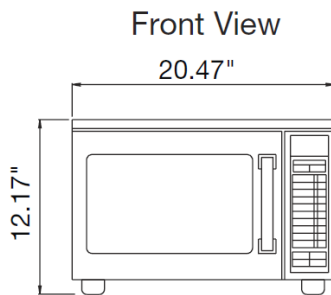

Product Specifications

MEDIUM DUTY COMMERCIAL MICROWAVE OVENS

Model Number:	R-21LTF	R-21LVF	R-21LCFS
Oven Control:	Touch sensitive pads with Braille	Touch sensitive pads with Braille	Electronic Light Up Dial with Auto Cancel
Output Power (IEC):	1000W	1000W	1000W
Cabinet and Oven Interior:	Stainless steel cabinet and interior	Stainless steel cabinet and interior	Stainless steel cabinet and interior
Special Features:	20 Memories, Double Quantity, Express Defrost™, 3-stages, Memory Check	10 Memories, Double Quantity, Express Defrost™, Memory Check	Heating Time Guide, 6-minute coded, Light Up Dial timer, Auto Cancel
Variable Power Levels SelectaPower™:	11	100% only	100% only
Cavity Dimensions: (W × H × D)	13 7/8" × 8 1/8" × 14 5/8" 1.0 cu. ft.	13 7/8" × 8 1/8" × 14 5/8" 1.0 cu. ft.	13 7/8" × 8 1/8" × 14 5/8" 1.0 cu. ft.
Outside Dimensions: (W × H × D)	20 1/2" × 12 1/8" × 16"	20 1/2" × 12 1/8" × 16"	20 1/2" × 12 1/8" × 16"
Weight: Net / Shipping	37 lbs / 44 lbs	37 lbs / 44 lbs	37 lbs / 44 lbs
AC Power Required:	120V, 60 Hz, 1.55kW, 14A	120V, 60 Hz, 1.55kW, 14A	120V, 60 Hz, 1.55kW, 14A
NEMA Receptacle:	5-15 R 	5-15 R 	5-15 R 
UPC:	074000616509	074000616486	074000620483