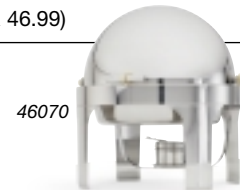

New York, New York® Chafers

- ▶▶ New York, New York® Chafers dome covers only open to the 90°

ITEM	SILVERPLATE ITEM*	DESCRIPTION	DIMENSIONS (L X W X H) IN (CM)	CASE LOT	TOTE BOX
46080	48780*	Full-size 9 qt rectangle chafers w/standard water pan, dome cover only opens to the 90°	25½ x 18½ x 18½ (64.8 x 47 x 47)	1	52647
46070	48770*	Round 6 qt round chafers w/standard water pan, dome cover only opens to the 90°	18½ x 18 x 18¾ (47 x 45.7 x 47.6)	1	52647

*For silverplate information, see page 4-39