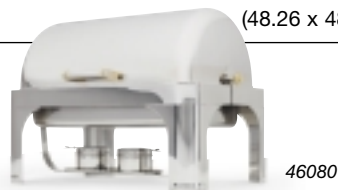

New York, New York® Chafers

- ▶▶ New York, New York® Chafers dome covers only open to the 90°

ITEM	SILVERPLATE ITEM*	DESCRIPTION	DIMENSIONS (L X W X H) IN (CM)	CASE LOT	TOTE BOX
46080	48780*	Full-size 9 qt rectangle chafers w/standard water pan, dome cover only opens to the 90°	25½ x 18½ x 18½ (64.8 x 47 x 47)	1	52647
46070	48770*	Round 6 qt round chafers w/standard water pan, dome cover only opens to the 90°	18½ x 18 x 18¾ (47 x 45.7 x 47.6)	1	52647

*For silverplate information, see page 4-39