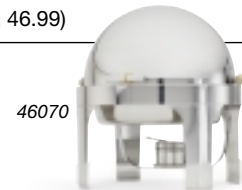

New York, New York® Chafers

- ▶▶ New York, New York® Chafers dome covers only open to the 90°

ITEM	SILVERPLATE ITEM*	DESCRIPTION	DIMENSIONS (L X W X H) IN (CM)	CASE LOT	TOTE BOX
46080	48780*	Full-size 9 qt rectangle chafers w/standard water pan, dome cover only opens to the 90°	25½ x 18½ x 18½ (64.8 x 47 x 47)	1	52647
46070	48770*	Round 6 qt round chafers w/standard water pan, dome cover only opens to the 90°	18½ x 18 x 18¾ (47 x 45.7 x 47.6)	1	52647

*For silverplate information, see page 4-39