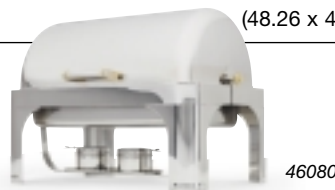

New York, New York® Chafers

- ▶▶ New York, New York® Chafers dome covers only open to the 90°

ITEM	SILVERPLATE ITEM*	DESCRIPTION	DIMENSIONS (L X W X H) IN (CM)	CASE LOT	TOTE BOX
46080	48780*	Full-size 9 qt rectangle chafers w/standard water pan, dome cover only opens to the 90°	25½ x 18½ x 18½ (64.8 x 47 x 47)	1	52647
46070	48770*	Round 6 qt round chafers w/standard water pan, dome cover only opens to the 90°	18½ x 18 x 18¾ (47 x 45.7 x 47.6)	1	52647

*For silverplate information, see page 4-39