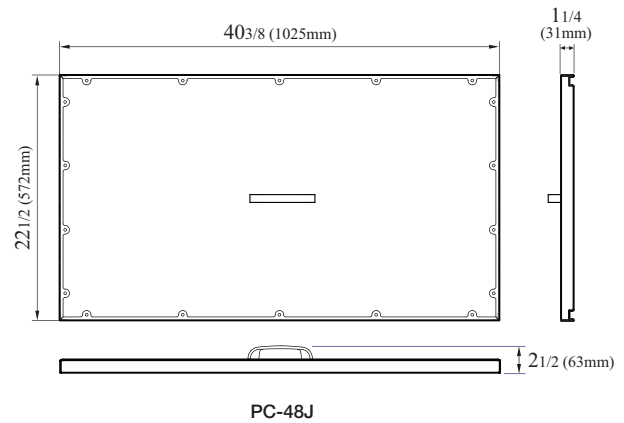

### PLAN VIEW

36" (L) Prep Table
Item No. <b>PC-36J (1ea)</b>
Dimension (L x D x H) (Inch) 27 3/8 x 22 1/2 x 1 1/4
Weight (Lbs.) 6
Applicable Models JBT-36

48" (L) Prep Table
Item No. <b>PC-48J (1ea)</b>
Dimension (L x D x H) (Inch) 40 3/8 x 22 1/2 x 1 1/4
Weight (Lbs.) 7
Applicable Models JBT-48

60" (L) Prep Table
Item No. <b>PC-60J (PC-36J x 2ea)</b>
Dimension (L x D x H) (Inch) 27 3/8 x 22 1/2 x 1 1/4
Weight (Lbs.) 12
Applicable Models JBT-60

72" (L) Prep Table
Item No. <b>PC-72J (PC-36J+PC-48J)</b>
Dimension (L x D x H) (Inch) 27 3/8 x 22 1/2 x 1 1/4 40 3/8 x 22 1/2 x 1 1/4
Weight (Lbs.) 14
Applicable Models JBT-72