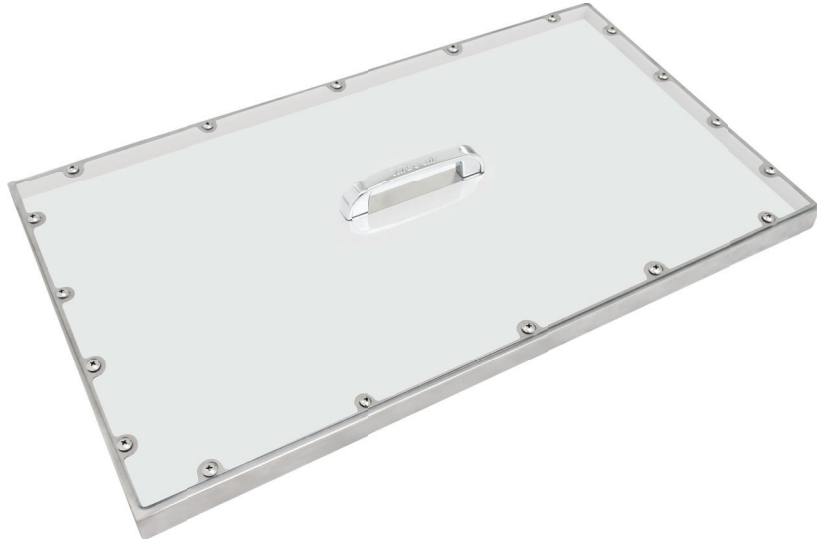

## Clear Pan Covers for Buffet Display Tables

### PLAN VIEW

36" (L) Prep Table
Item No. <b>PC-36J (1ea)</b>
Dimension (L x D x H) (Inch) 27 3/8 x 22 1/2 x 1 1/4
Weight (Lbs.) 6
Applicable Models JBT-36

48" (L) Prep Table
Item No. <b>PC-48J (1ea)</b>
Dimension (L x D x H) (Inch) 40 3/8 x 22 1/2 x 1 1/4
Weight (Lbs.) 7
Applicable Models JBT-48