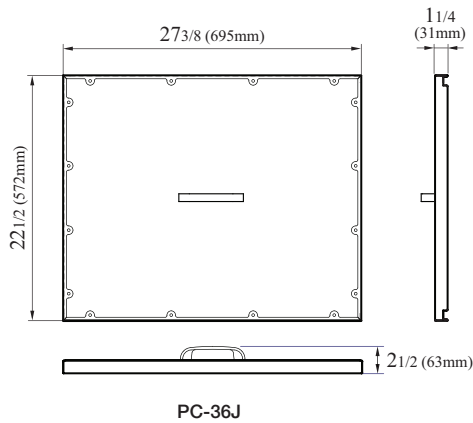

### PLAN VIEW

36" (L) Prep Table
Item No. <b>PC-36J (1ea)</b>
Dimension (L x D x H) (Inch) 27 3/8 x 22 1/2 x 1 1/4
Weight (Lbs.) 6
Applicable Models JBT-36

48" (L) Prep Table
Item No. <b>PC-48J (1ea)</b>
Dimension (L x D x H) (Inch) 40 3/8 x 22 1/2 x 1 1/4
Weight (Lbs.) 7
Applicable Models JBT-48

60" (L) Prep Table
Item No. <b>PC-60J (PC-36J x 2ea)</b>
Dimension (L x D x H) (Inch) 27 3/8 x 22 1/2 x 1 1/4
Weight (Lbs.) 12
Applicable Models JBT-60

72" (L) Prep Table
Item No. <b>PC-72J (PC-36J+PC-48J)</b>
Dimension (L x D x H) (Inch) 27 3/8 x 22 1/2 x 1 1/4 40 3/8 x 22 1/2 x 1 1/4
Weight (Lbs.) 14
Applicable Models JBT-72