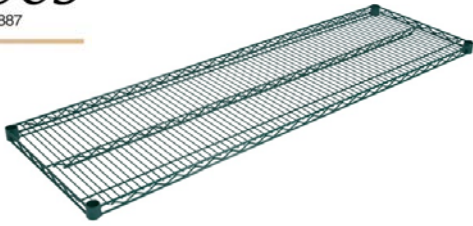

# Wire Shelving - Chrome / Epoxy

Item #	_____	Qty	_____
Model #	_____		
Project	_____		

**AUTOQUOTES**

Shelf Size	Boxed Weight	Pack	Chrome Shelves Model #	Green Epoxy Shelves Model #	Black Epoxy Shelves Model #
14" W x 24" L	24 lbs	4	CS-1424	EPS-1424-G	EPS-1424-BK
14" W x 30" L	28 lbs	4	CS-1430	EPS-1430-G	EPS-1430-BK
14" W x 36" L	32 lbs	4	CS-1436	EPS-1436-G	EPS-1436-BK
14" W x 42" L	36 lbs	4	CS-1442	EPS-1442-G	EPS-1442-BK
14" W x 48" L	40 lbs	4	CS-1448	EPS-1448-G	EPS-1448-BK
14" W x 54" L	44 lbs	4	CS-1454	EPS-1454-G	EPS-1454-BK
14" W x 60" L	28 lbs	2	CS-1460	EPS-1460-G	EPS-1460-BK
14" W x 72" L	32 lbs	2	*CS-1472	*EPS-1472-G	*EPS-1472-BK
18" W x 24" L	28 lbs	4	CS-1824	EPS-1824-G	EPS-1824-BK
18" W x 30" L	32 lbs	4	CS-1830	EPS-1830-G	EPS-1830-BK
18" W x 36" L	36 lbs	4	CS-1836	EPS-1836-G	EPS-1836-BK
18" W x 42" L	40 lbs	4	CS-1842	EPS-1842-G	EPS-1842-BK
18" W x 48" L	48 lbs	4	*CS-1848	*EPS-1848-G	*EPS-1848-BK
18" W x 54" L	56 lbs	4	*CS-1854	*EPS-1854-G	*EPS-1854-BK
18" W x 60" L	30 lbs	2	*CS-1860	*EPS-1860-G	*EPS-1860-BK
14" W x 72" L	36 lbs	2	*CS-1872	*EPS-1872-G	*EPS-1872-BK
21" W x 24" L	28 lbs	4	*CS-2124	*EPS-2124-G	*EPS-2124-BK
21" W x 30" L	36 lbs	4	CS-2130	EPS-2130-G	EPS-2130-BK
21" W x 36" L	40 lbs	4	CS-2136	EPS-2136-G	EPS-2136-BK
21" W x 42" L	44 lbs	4	CS-2142	EPS-2142-G	EPS-2142-BK
21" W x 48" L	52 lbs	4	*CS-2148	*EPS-2148-G	*EPS-2148-BK
21" W x 54" L	30 lbs	2	*CS-2154	*EPS-2154-G	*EPS-2154-BK
21" W x 60" L	34 lbs	2	*CS-2160	*EPS-2160-G	*EPS-2160-BK
21" W x 72" L	40 lbs	2	*CS-2172	*EPS-2172-G	*EPS-2172-BK
24" W x 24" L	32 lbs	4	CS-2424	EPS-2424-G	EPS-2424-BK
24" W x 30" L	40 lbs	4	CS-2430	EPS-2430-G	EPS-2430-BK
24" W x 36" L	28 lbs	4	*CS-2436	*EPS-2436-G	*EPS-2436-BK
24" W x 42" L	56 lbs	4	*CS-2442	*EPS-2442-G	*EPS-2442-BK
24" W x 48" L	60 lbs	4	*CS-2448	*EPS-2448-G	*EPS-2448-BK
24" W x 54" L	32 lbs	2	*CS-2454	*EPS-2454-G	*EPS-2454-BK
24" W x 60" L	32 lbs	2	*CS-2460	*EPS-2460-G	*EPS-2560-BK
24" W x 72" L	48 lbs	2	**CS-2472	**EPS-2472-G	**EPS-2472-BK