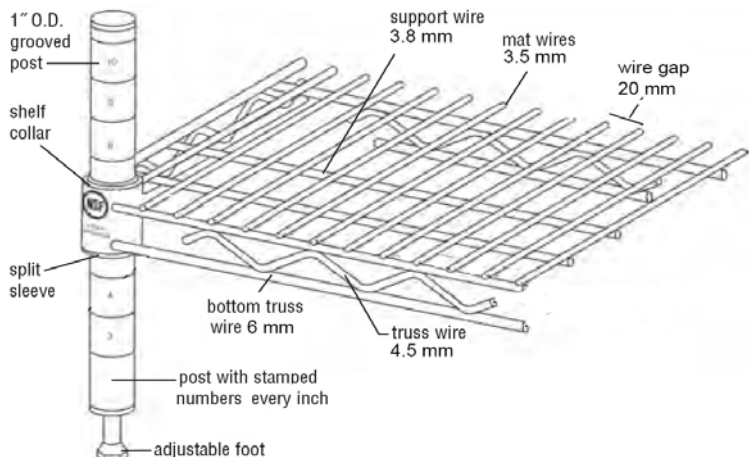

\* 1 Additional middle truss  
 \*\* 2 Additional middle trusses

**FEATURES:**

- Truss Design
- Bottom Truss Wire **6 mm**
- Truss Wire **4.5 mm**
- Support Wire **3.8 mm**
- Mat Wire **3.5 mm**
- Wire Gap **20 mm**
- Each shelf holds up to **800 lbs.** evenly distributed
- Posts are numbered for easy assembly
- NSF approved for All Environments